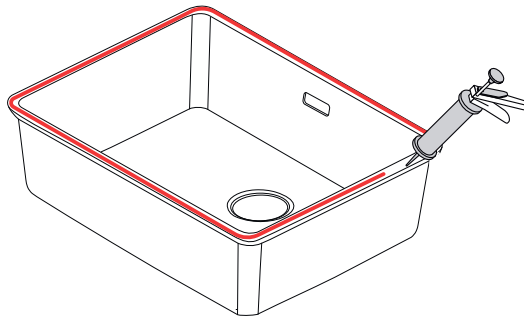

KUBUS & MARIS SINK RANGE

EN Installation and user manual

Sinks, Fraganite

MRG 110-37
MRG 110-52
MRG 110-72
MRG 160-34-15
MRG 120-35-35

KNG 110-37
KNG 110-52
KNG 110-62
KNG 120-62

FRANKE

Undermount

2**A****3****A**