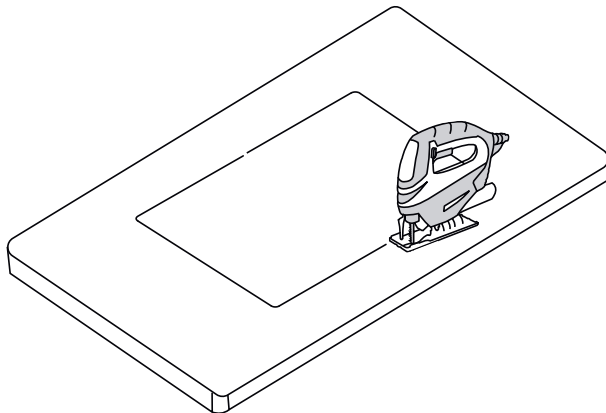

KUBUS & MARIS SINK RANGE

EN Installation and user manual

Sinks, Fraganite

MRG 110-37
MRG 110-52
MRG 110-72
MRG 160-34-15
MRG 120-35-35

KNG 110-37
KNG 110-52
KNG 110-62
KNG 120-62

FRANKE

Undermount

2**A****3****A**