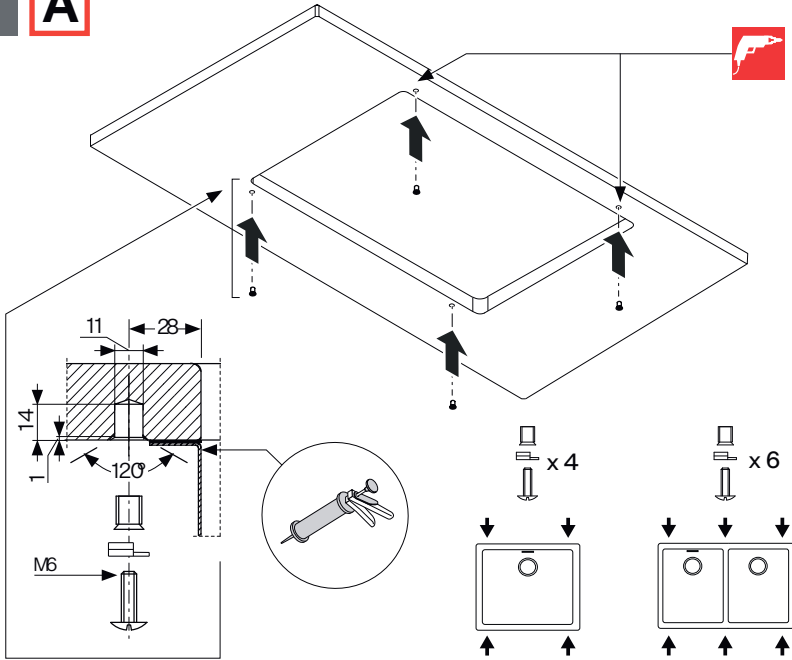

KUBUS & MARIS SINK RANGE

EN Installation and user manual

Sinks, Fraganite

MRG 110-37
MRG 110-52
MRG 110-72
MRG 160-34-15
MRG 120-35-35

KNG 110-37
KNG 110-52
KNG 110-62
KNG 120-62

FRANKE

Undermount

2**A****3****A**