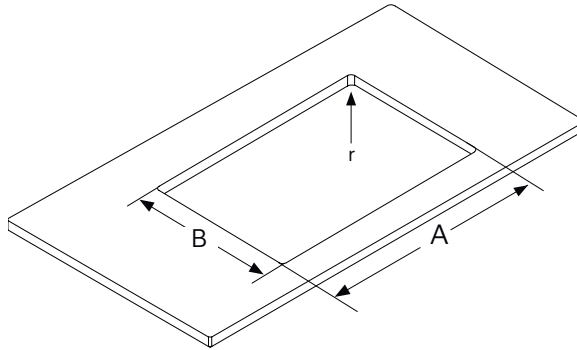

KUBUS & MARIS SINK RANGE

EN Installation and user manual

Sinks, Fraganite

MRG 110-37
MRG 110-52
MRG 110-72
MRG 160-34-15
MRG 120-35-35

KNG 110-37
KNG 110-52
KNG 110-62
KNG 120-62

FRANKE

Undermount

2**A****3****A**