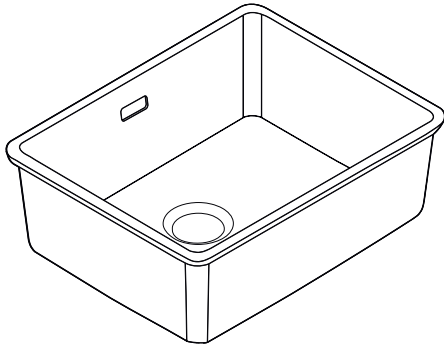

KUBUS & MARIS SINK RANGE

EN Installation and user manual

Sinks, Fraganite

MRG 110-37
MRG 110-52
MRG 110-72
MRG 160-34-15
MRG 120-35-35

KNG 110-37
KNG 110-52
KNG 110-62
KNG 120-62

FRANKE

Undermount

2**A****3****A**